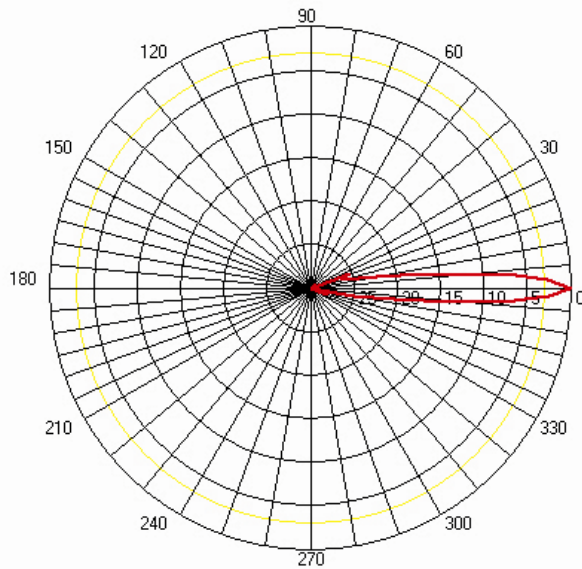

Antenna Patterns

EPlane – Vertical/Elevation