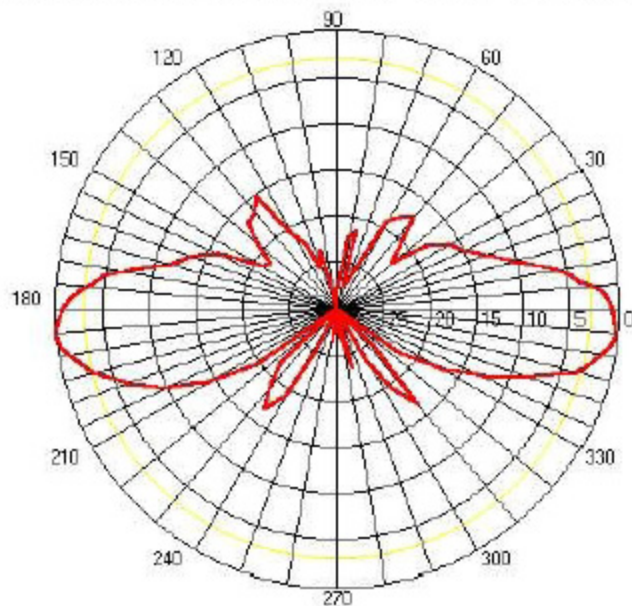

Antenna Patterns at 2.45GHz

7dB Vertical Antenna Pattern
5 Deg Elec Downtilt – E Plane